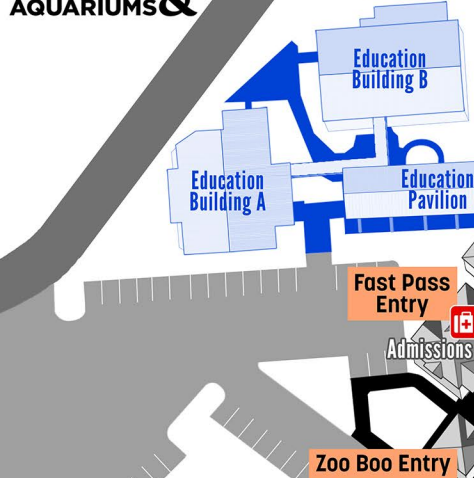

PUMPKIN PALOOZA

Watch the animals enjoy an assortment of seasonal goodies in their habitats. (Various locations throughout the day.)

FALL ON THE FARM

It's all fun down on the farm with a petting zoo, hay maze, climbing structures, backyard games, farm fresh photo ops, and more.

FUNNY BONES ZONE

You'll have a skele-ton of fun at the Festival Plaza! Interactive games along with a bubble dance party set to rockin' music.

TREAT STREET

Children 12 years and younger can gather up goodies at Treat Stations sponsored by local businesses.

FANTASY LANE

Enjoy meet and greets with some of your favorite characters. Tag your posts: #AlexZooBoo

Live Characters

Activities can be enjoyed in any order.

TREAT STREET

One Way Trail
Enter at Light House

ACCREDITED BY THE ASSOCIATION OF ZOOS & AQUARIUMS

VOLUNTEER CENTRAL

- First Aid
- Restrooms
- Concessions
- Vending
- Picnic Tables
- Water Fountain

Train Ride
Runs every 15 minutes
Last Ride 5:45 pm

Gift Shop
Open 10 am - 6 pm