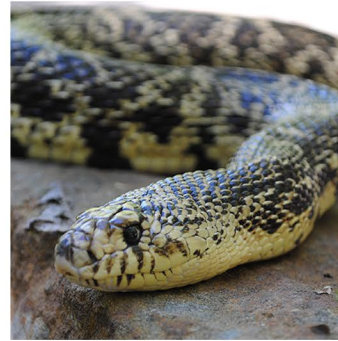

FIND ME IN THE ZOO

Circle the animals below as you find them in Louisiana Habitat.

Alligator Snapping Turtle

Ruddy Duck

Alligator Gar

White Pelican

American Alligator

River Otter

Louisiana Pine Snake

Bald Eagle

White-tailed Deer

Black Bear

Great Horned Owl

Red Wolf