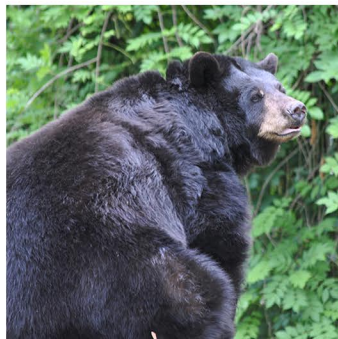

FIND ME IN THE ZOO

Circle the animals below as you find them in Louisiana Habitat.

Alligator Snapping Turtle

Ruddy Duck

Alligator Gar

White Pelican

American Alligator

River Otter

Louisiana Pine Snake

Bald Eagle

White-tailed Deer

Black Bear

Great Horned Owl

Red Wolf