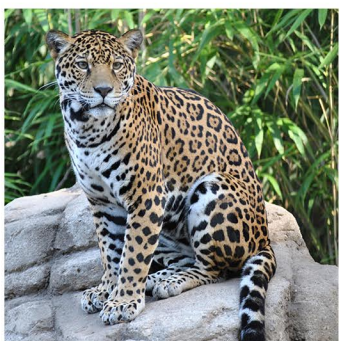

FIND ME IN THE ZOO

Circle the mammals below as you find them in Land of the Jaguar.

Coati

Squirrel Monkey

Golden Lion Tamarin

Two-toed Sloth

Jaguar

Bush Dog

Brazilian Tapir

Ocelot

Giant Anteater

Tayra

Andean Bear

Cotton-headed Tamarin