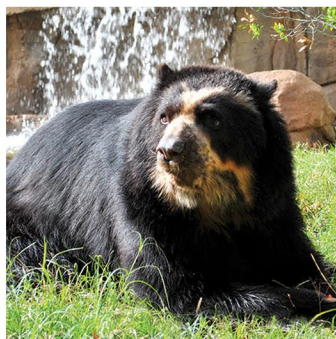

FIND ME IN THE ZOO

Circle the mammals below as you find them in Land of the Jaguar.

Coati

Squirrel Monkey

Golden Lion Tamarin

Two-toed Sloth

Jaguar

Bush Dog

Brazilian Tapir

Ocelot

Giant Anteater

Tayra

Andean Bear

Cotton-headed Tamarin