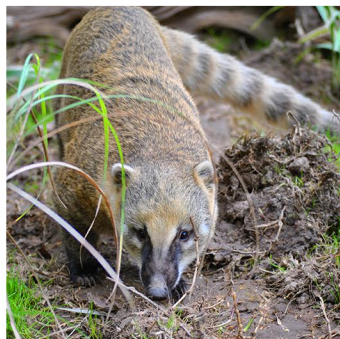

FIND ME IN THE ZOO

Circle the mammals below as you find them in Land of the Jaguar.

Coati

Squirrel Monkey

Golden Lion Tamarin

Two-toed Sloth

Jaguar

Bush Dog

Brazilian Tapir

Ocelot

Giant Anteater

Tayra

Andean Bear

Cotton-headed Tamarin