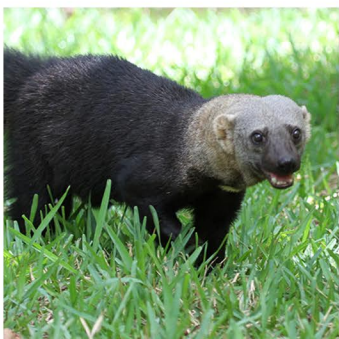

FIND ME IN THE ZOO

Circle the mammals below as you find them in Land of the Jaguar.

Coati

Squirrel Monkey

Golden Lion Tamarin

Two-toed Sloth

Jaguar

Bush Dog

Brazilian Tapir

Ocelot

Giant Anteater

Tayra

Andean Bear

Cotton-headed Tamarin