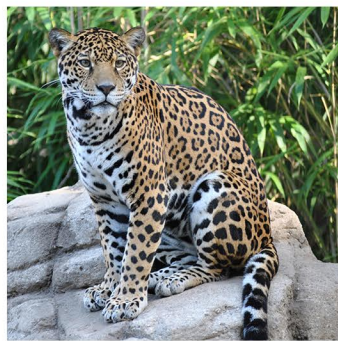

FIND ME IN THE ZOO

Circle the animals below as you find them in Land of the Jaguar.

Coati

Coscoroba Swan

Spider Monkey

Galapagos Tortoise

Two-toed Sloth

Jaguar

Agouti

Giant Anteater

American Crocodile

Tayra

Howler Monkey

Andean Bear